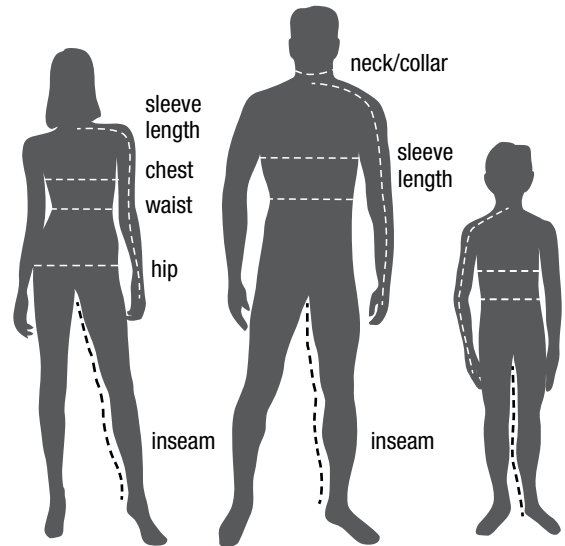

ACTIVE FIT

ACTIVE FIT

Our **ACTIVE FIT** is a true-to-size cut, that falls free from the body with a slight taper to reduce bulk in layering. The perfect combination of form and function.

TEAM FIT

TEAM FIT

Our **TEAM FIT** allows garments to move and flex easily, in a non-restrictive silhouette that's comfortable for the active wearer, whether athlete, coach or fan.

Finding your perfect garment size is easy

How to Measure

CHEST: Measure just under the arms, across fullest part of chest, around shoulder blades holding tape firm and level.

WAIST: Measure your natural waistline, keeping one finger between the tape and the waist.

HIP: Stand and measure around the fullest point of hips.

SLEEVE LENGTH: With arm relaxed at side and slightly bent, measure from center back neck, over the shoulder, down to the outer wrist.

INSEAM: Stand and measure from center crotch to bottom of ankle bone. (Please refer to specific style for garment inseam length.)

UNISEX: Men's medium is similar to ladies' large. Sleeve length will be about 1-1½" longer. Body of garment is not form fitting. Unisex medium is equivalent to men's medium through chest and sleeve length.

TALL SIZES:

Men's garments have added length in the body and sleeves. Short-sleeves are 1" longer, long-sleeves and body length are 2" longer.

MEN'S GARMENT SIZE	XS	S	M	L	XL	2XL	3XL	4XL	5XL	6XL
Numeric Sizing (USA/Canada)	34	38	40	42	44	46	48	50	52	54
Numeric Sizing (European)	44	48	50	52	54	56	58	60	62	64
Neck/Collar Size	13.5" - 14"	14.5" - 15"	15.5" - 16"	16.5" - 17"	17.5" - 18"	18.5" - 19"	19.5" - 20"	20.5" - 21"	21.5" - 22"	22.5" - 23"
Chest	32" - 34"	35" - 38"	39" - 41"	42" - 45"	46" - 49"	50" - 52"	53" - 56"	57" - 60"	61" - 64"	65" - 68"
Waist	26" - 28"	29" - 31"	32" - 34"	35" - 37"	38" - 41"	42" - 44"	45" - 47"	48" - 50"	51" - 53"	54" - 56"
Sleeve Length (Regular)	32.5" - 33"	33" - 33.5"	34" - 34.5"	35" - 35.5"	36" - 36.5"	37" - 37.5"	38" - 38.5"	38.5" - 39"	39" - 39.5"	39.5" - 40"
Sleeve Length (Tall)	32.5" - 33"	33" - 33.5"	34" - 34.5"	37" - 37.5"	38" - 38.5"	39" - 39.5"	40" - 40.5"	40.5" - 41"	41" - 41.5"	41.5" - 42"
LADIES' GARMENT SIZE	XS	S	M	L	XL	2XL	3XL	4XL		
Numeric Sizing (USA/Canada)	2	4-6	8-10	12-14	16-18	20	22	24		
Numeric Sizing (European)	32	34-36	38-40	42-44	46-48	50	52	54		
Chest	31" - 32"	33" - 35"	36" - 38"	39" - 42"	43" - 45"	46" - 49"	50" - 53"	54" - 57"		
Waist	23" - 24"	25" - 27"	28" - 30"	31" - 32"	33" - 35"	36" - 38"	39" - 41"	42" - 44"		
Hip	33" - 34"	35" - 37"	38" - 40"	41" - 42"	43" - 45"	46" - 48"	49" - 51"	52" - 54"		
Sleeve Length	29.5" - 30"	30.5" - 31"	31.5" - 32"	32.5" - 33"	33.5" - 34"	34.5" - 35"	35" - 35.5"	35.5" - 36"		
YOUTH GARMENT SIZE	XS (4-6)	S (8)	M (10-12)	L (14-16)	XL (18-20)					
Chest	24" - 25"	26" - 27"	28" - 30"	31" - 32"	33" - 34"					
Waist	21" - 22"	23" - 24"	25" - 26"	27" - 28"	29" - 30"					
Sleeve Length	24.5" - 25"	25" - 26.5"	26.5" - 28"	28" - 29.5"	29.5" - 31"